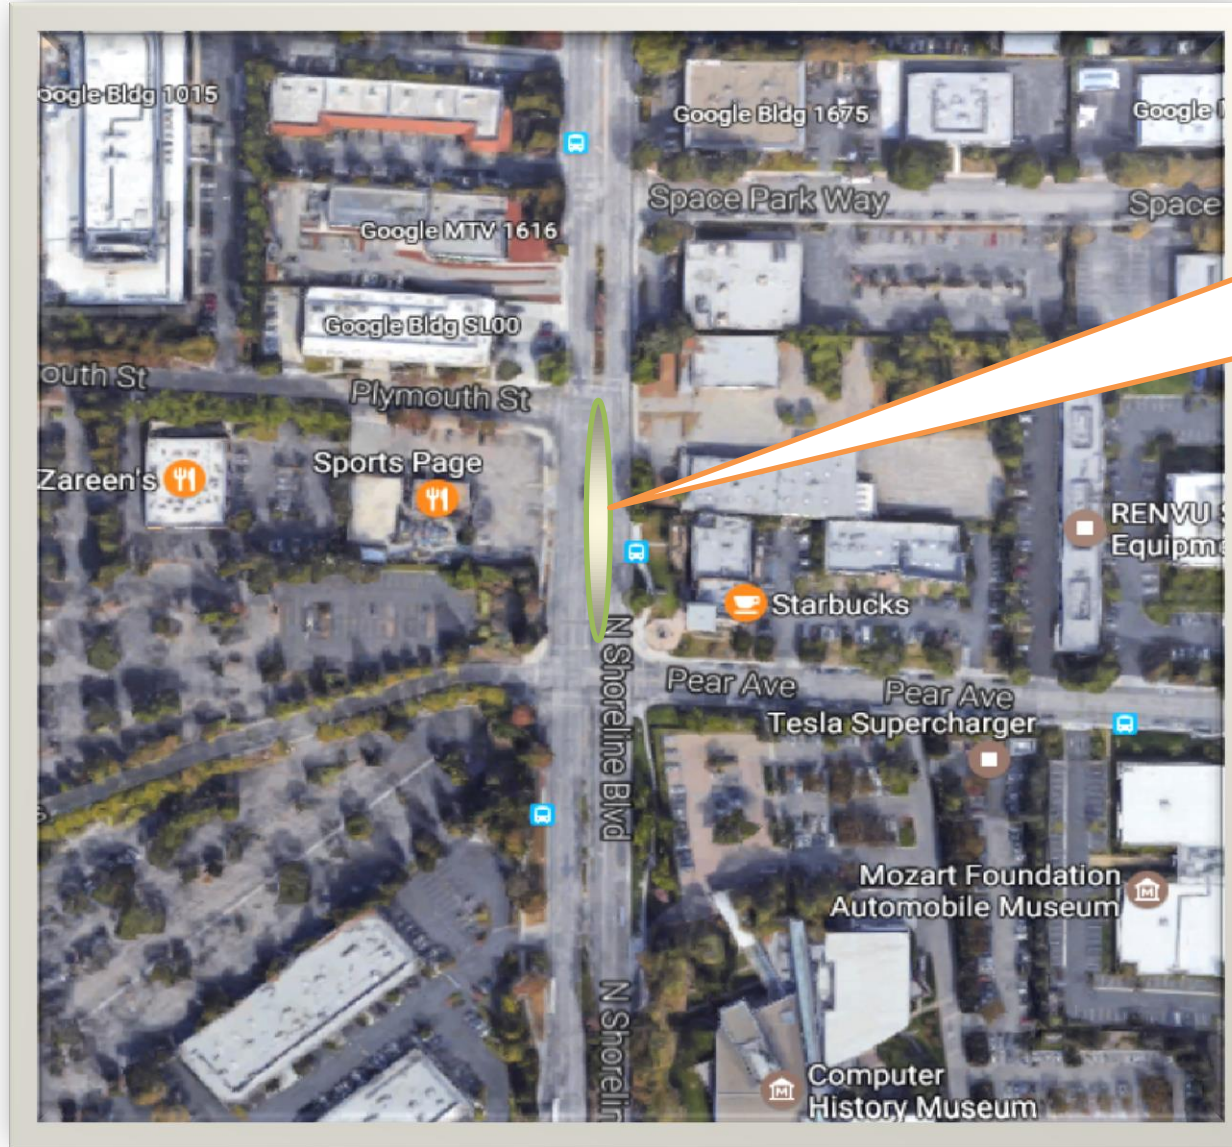

At Shoreline Blvd between Pear Avenue and Plymouth Street

**Median Island Work
to Extend Left Turn
Lane To Plymouth
Avenue**